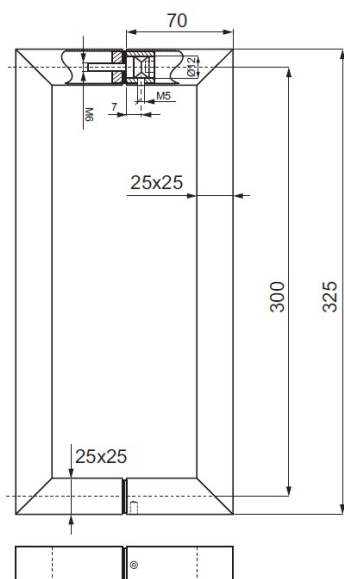

## Description:

Door Handle "Tajo" SS304 Brushed, 25x25x325mm, cc 300mm, 8-12mm Glass Thickness, Bore:  $\varnothing$ 12mm

## Item number:

17.87.060-0

Units	Box	Carton	HS Code	Barcode
Pair	1	10	8302415000	 5704866485340